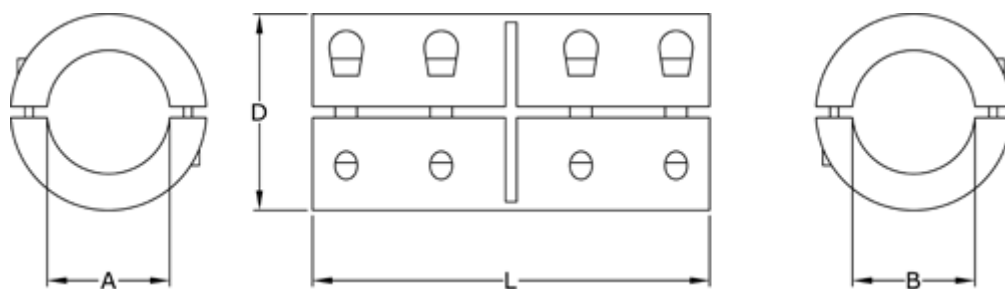

Data Sheet

Article number: 3323046601006

Description: Rigid coupling size 6 bore 6/6 mm
Two piece clamp, steel

Measures

A = 6
B = 6
D = 18
L = 30
Screw = M3x8